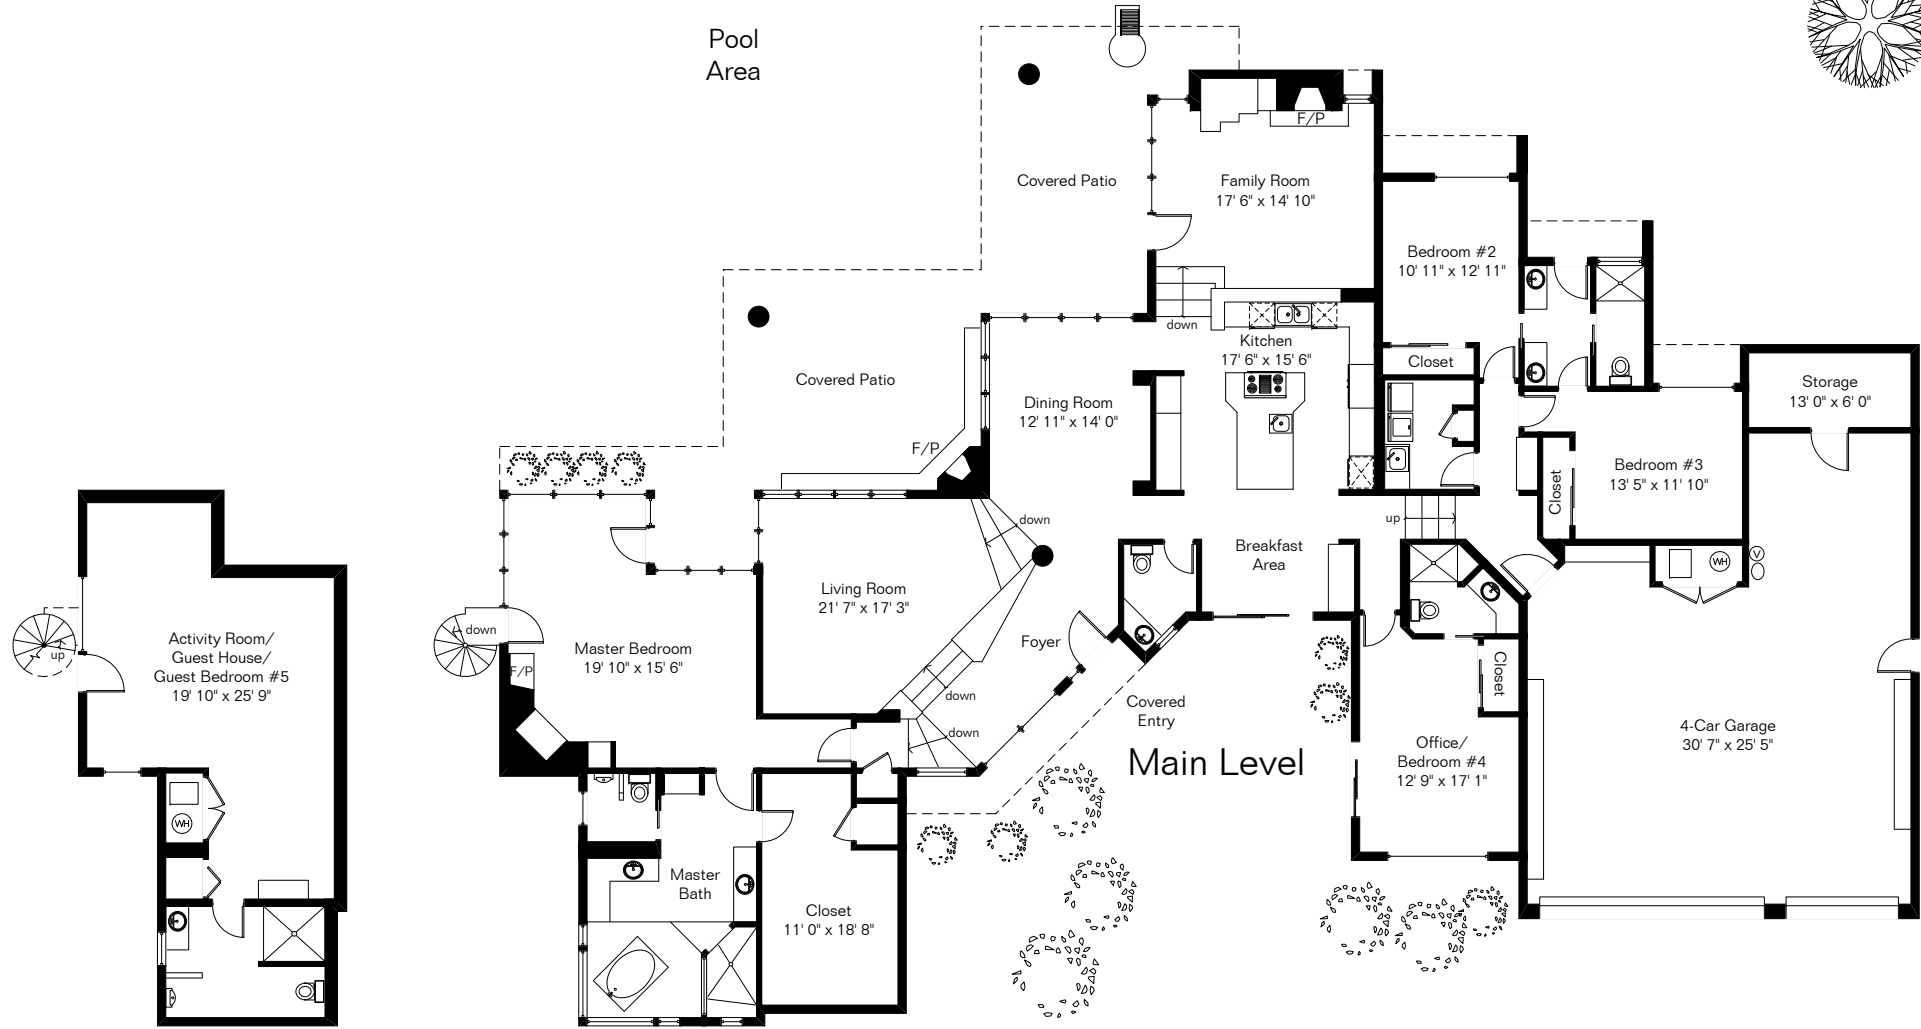

The square footages and room size information are deemed to be reliable but are not guaranteed and should be independently verified. This drawing is for marketing purposes only.

5740 N Via Elena

Lower Level

Guest House

Site Visit August 2020

Copyright 2024 Floor Plans First! LLC
All Rights Reserved.

Main Level 3,608 Sq Ft

Lower Level Guest House 730 Sq Ft

Total Living Area 4,338 Sq Ft

Garage 1,156 Sq Ft

Floor Plans First!
See the Floor Plan First!
FloorPlansFirst.com
(520) 881-1500